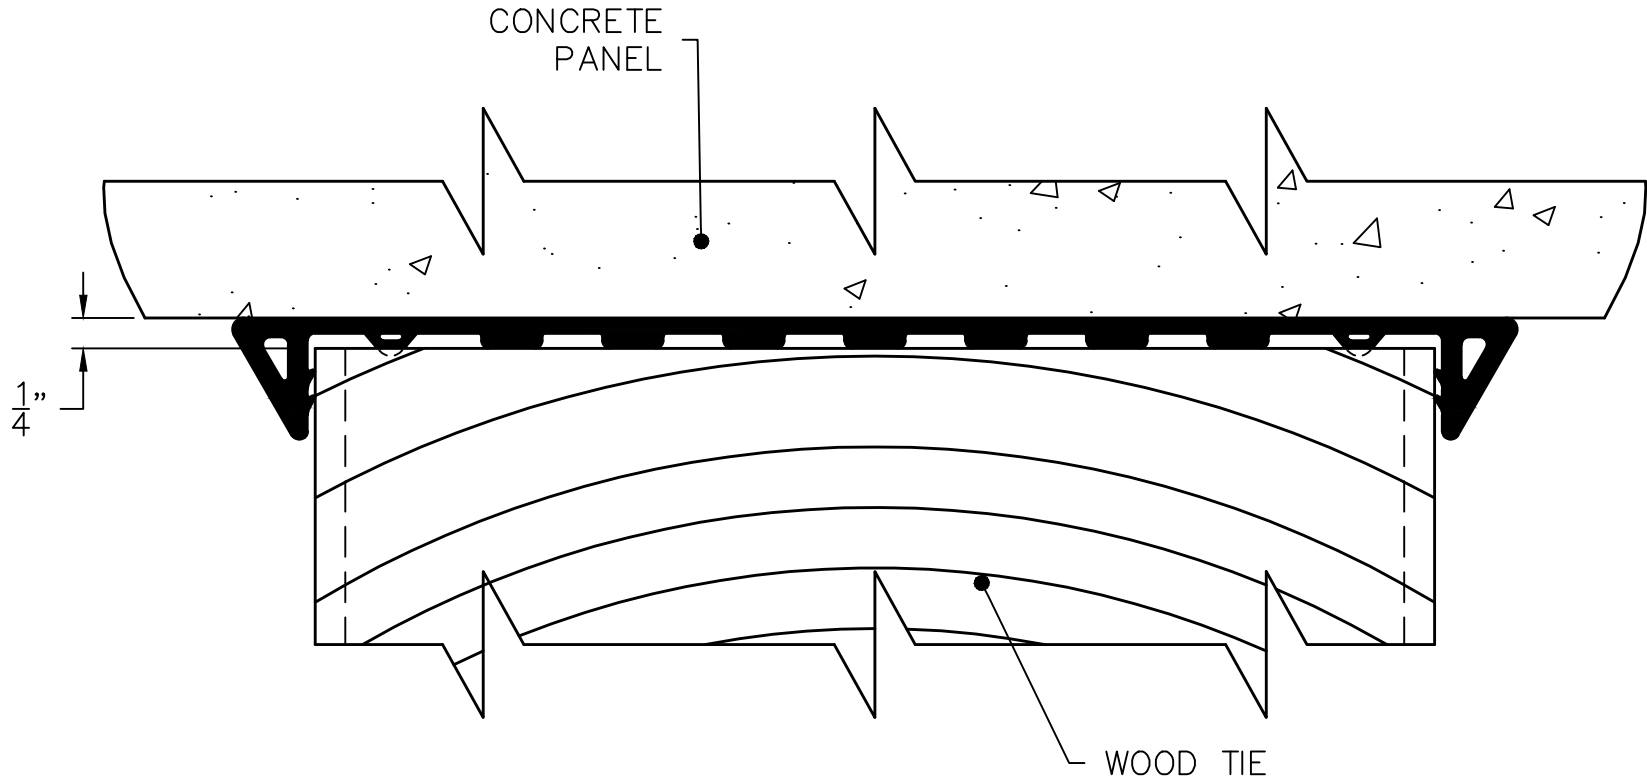

36 Raglin Place
Cambridge, Ontario
Canada N1R 7J2
1-888-222-5968

10 5/8" WIDE TIE PAD FOR
9"±1/4" WIDE WOOD TIE

THIS DRAWING IS FOR ILLUSTRATION
PURPOSES ONLY, IT IS NOT TO
SCALE AND DOES NOT CONFORM
TO ENGINEERING DRAWING
STANDARDS.

ILLUSTRATION No.
ILF1267

PATENTED